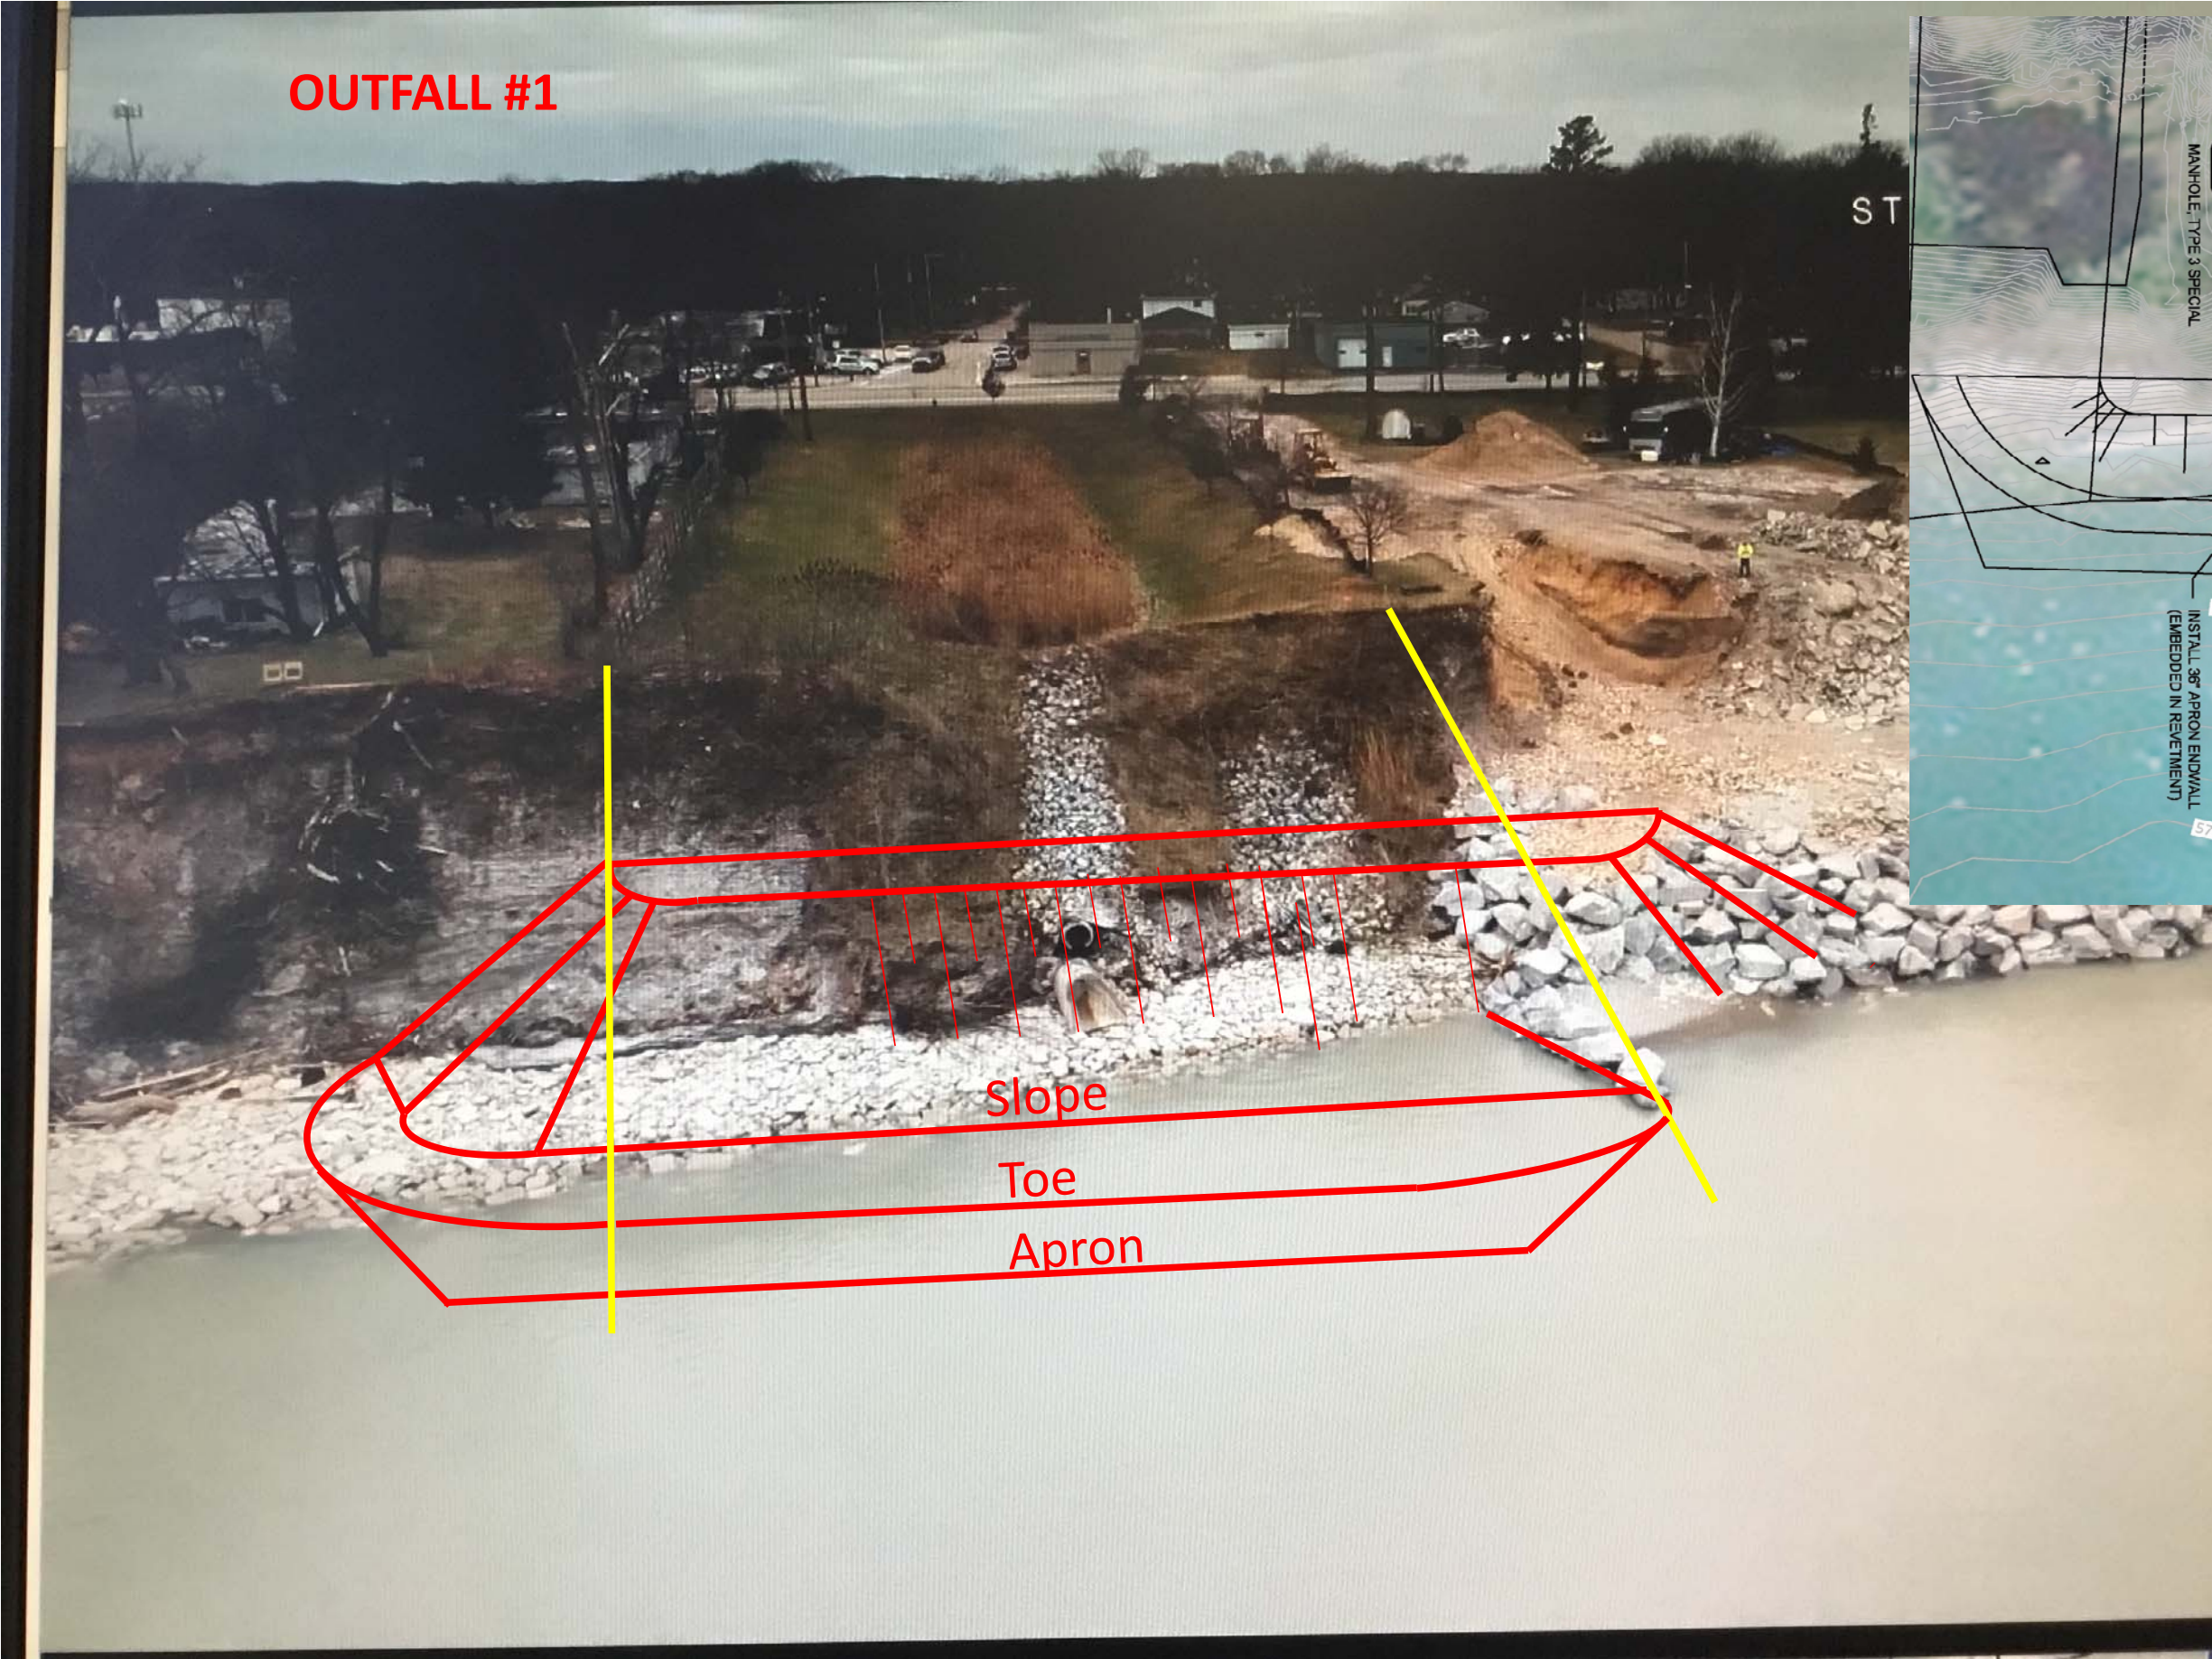

OUTFALL #1

Slope

Toe

Apron