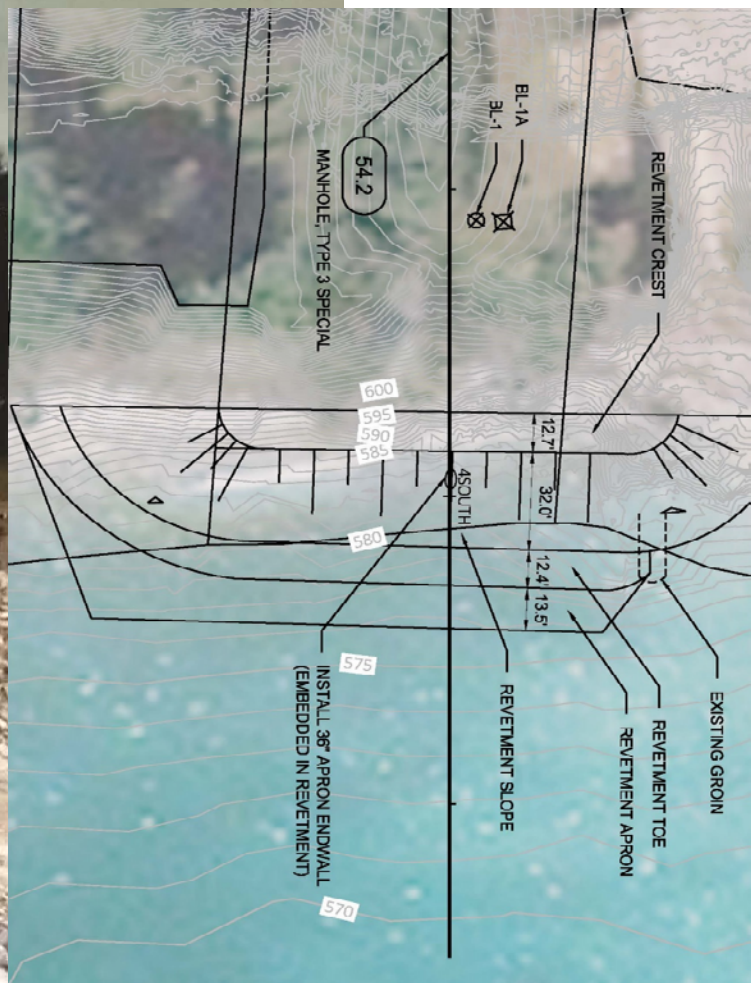

OUTFALL #1

Slope

Toe

Apron